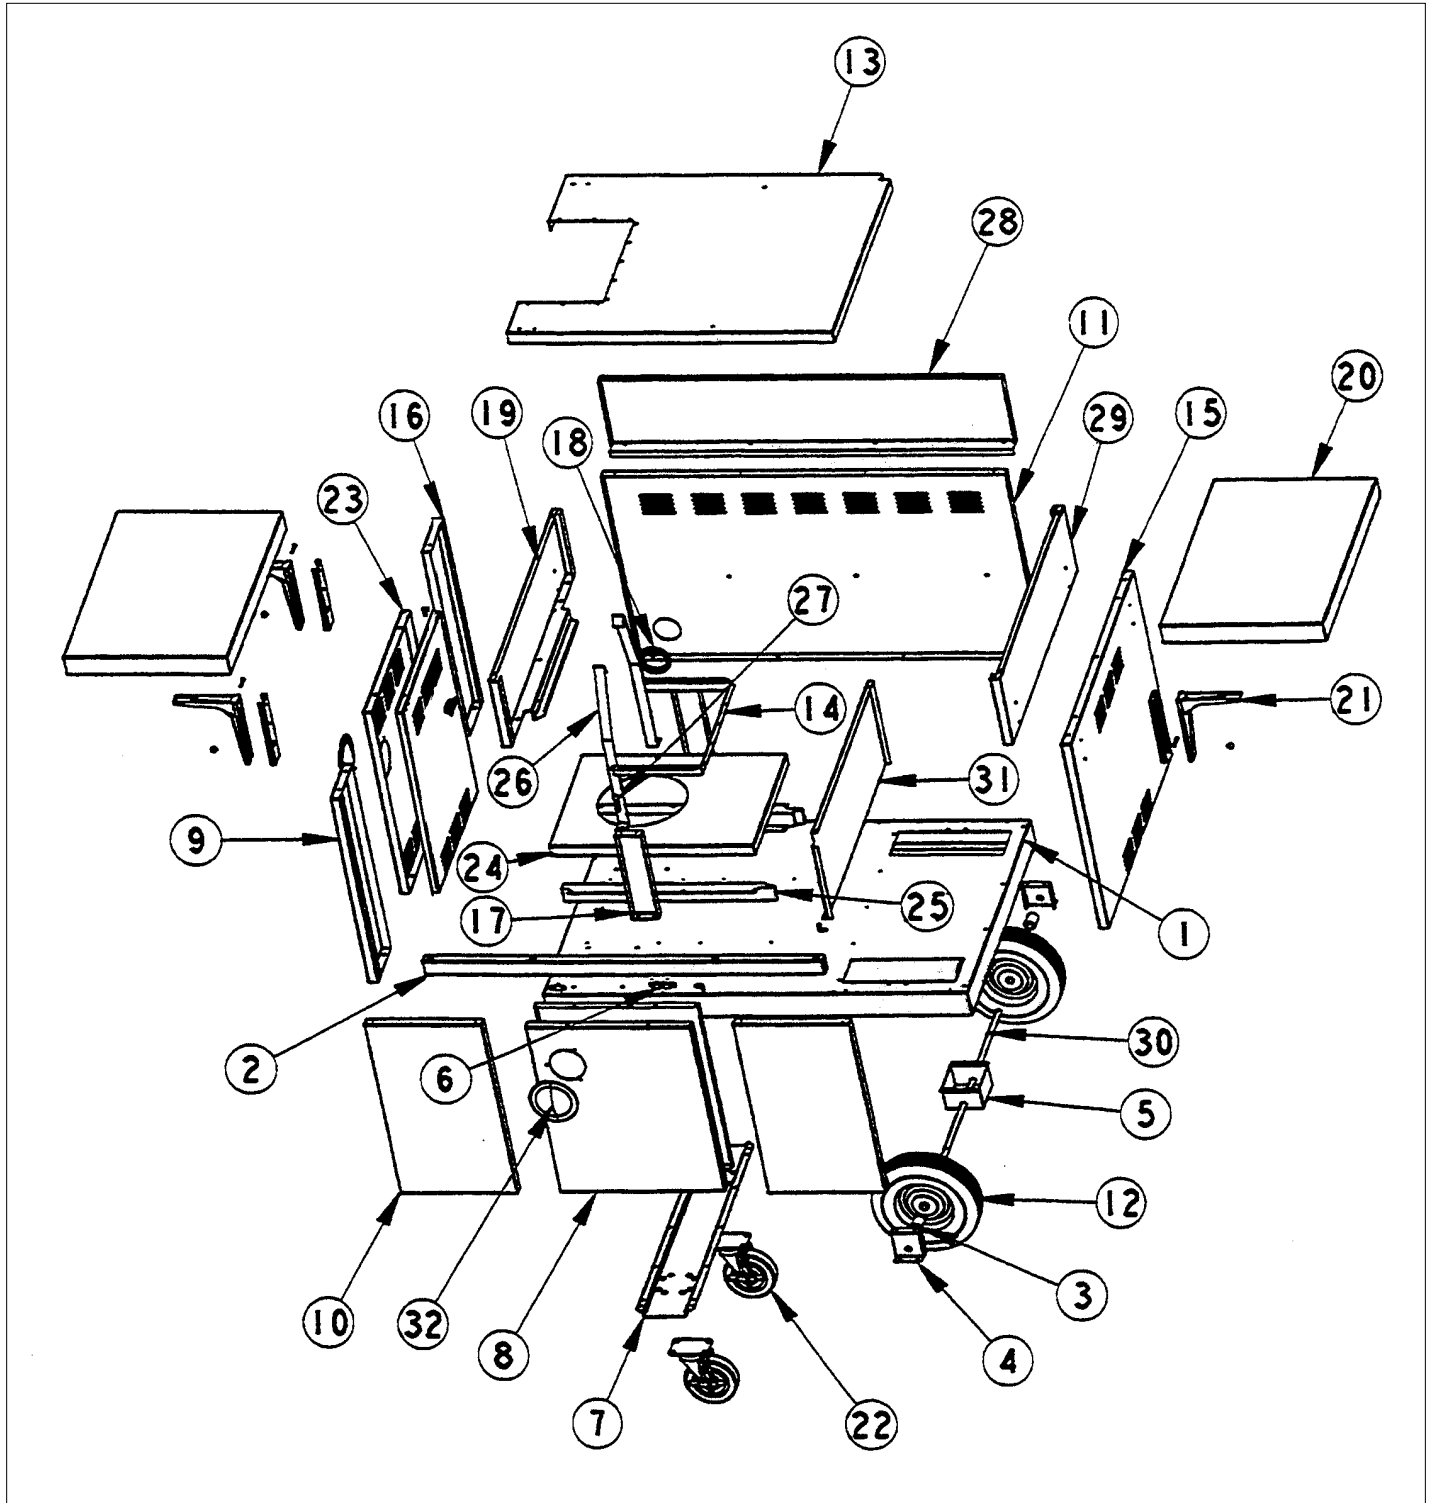

SC41

UNIT COMPONENTS	1
Appendix A:Pages Index	A
Appendix B:Parts Index	B

UNIT COMPONENTS

Item	Part No.	Name	Qty	Uom	NOTES
1	G3003502	CART BTM/WELD STUD ASSY (VGBQ41)	1	EA	
2	G3003968	41" FRONT DOOR ASSY	1	EA	NO LONGER AVAILABLE, Not available online / Call for pricing and availability
3	PD040051	CART WHEEL BUSHING (NEW)	1	EA	NO LONGER AVAILABLE, Not available online / Call for pricing and availability
4	B2004648	AXLE BRACE - OUTER (SC41,53)	1	EA	NO LONGER AVAILABLE, Not available online / Call for pricing and availability
5	B2004652	AXLE BRACE (INNER)	1	EA	NO LONGER AVAILABLE, Not available online / Call for pricing and availability
6	PE050031	CART DOOR LATCH (CH# M22-2430) VGBQ	1	EA	
NI	PD020055	' #10 X 1/2" PAN PHIL. TEK.*SS*	1	EA	
7	B2003364	CASTER BRACE (BBQ)	1	EA	NO LONGER AVAILABLE
NI	PD020055	' #10 X 1/2" PAN PHIL. TEK.*SS*	1	EA	
8	G3203394	DOOR ASSY (VGBQ41)	1	EA	NO LONGER AVAILABLE
9	B2003353	FRONT SIDE WALL (VGBQ41/53)	1	EA	NO LONGER AVAILABLE
10	B2003279	FRONT WALL - 48" BBQ GRILL	1	EA	NO LONGER AVAILABLE
11	B2003399	CART BACK (VGBQ41)	1	EA	NO LONGER AVAILABLE, Not available online / Call for pricing and availability
12	PC030022	WHEEL FOR BBQ GRILL	1	EA	
13	B2003381	I/S SHELF (41" VGBQ)	1	EA	NO LONGER AVAILABLE, Not available online / Call for pricing and availability

Item	Part No.	Name	Qty	Uom	NOTES
28	B2004946	UPPER CART BACK 41 - "S" SERIES	1	EA	NO LONGER AVAILABLE, Not available online / Call for pricing and availability
29	B2004947	UPPER CART SIDE "S" SERIES	1	EA	NO LONGER AVAILABLE, Not available online / Call for pricing and availability
30	PC020018	WHEEL AXLE (VGBQ41/53)	1	EA	NO LONGER AVAILABLE, Not available online / Call for pricing and availability
31	B2004649	WHEEL WELL COVER (SC41,53)	1	EA	NO LONGER AVAILABLE, Not available online / Call for pricing and availability
NI	PD020055	' #10 X 1/2" PAN PHIL. TEK.*SS*	1	EA	
32	PE030043	DOOR HANDLE (CART)-VGBQ-CH#P60-1010	1	EA	NO LONGER AVAILABLE