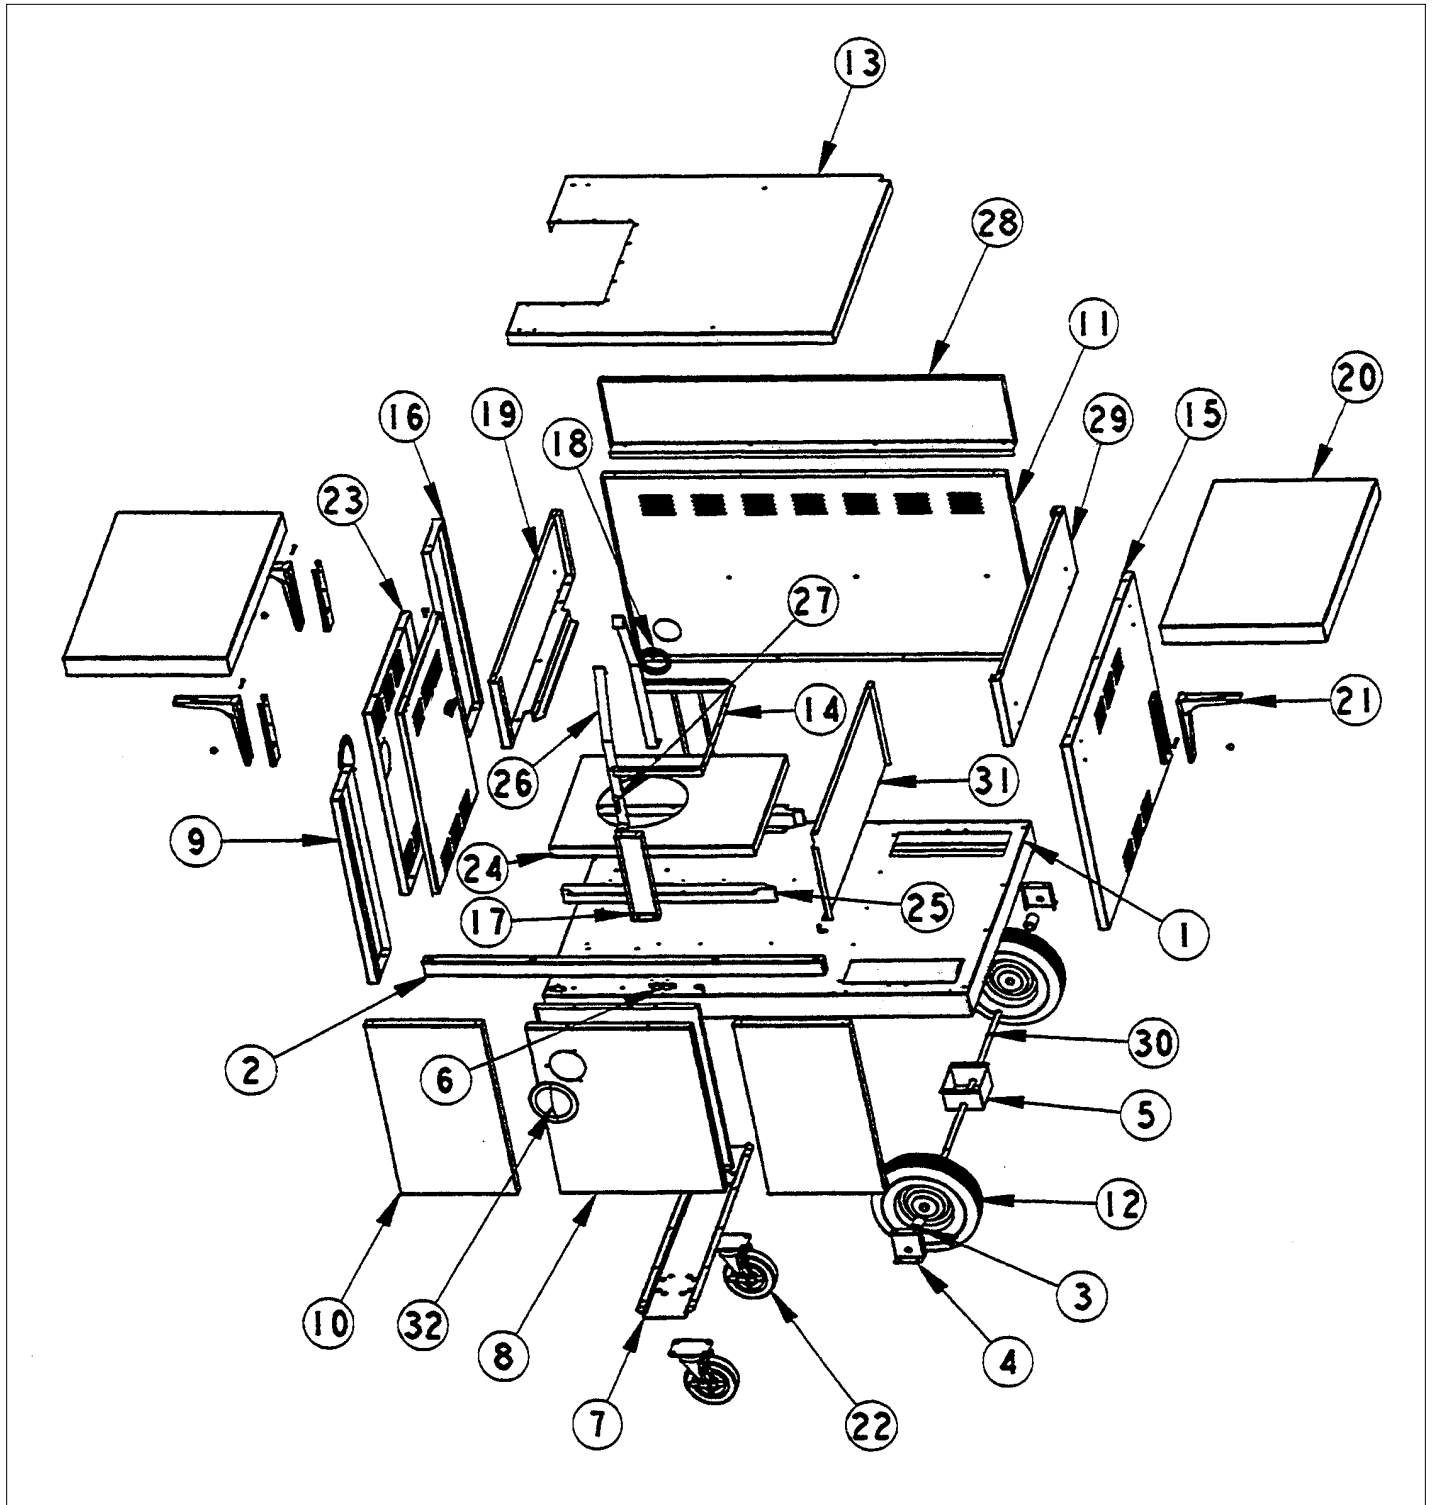

SC41

UNIT COMPONENTS	1
Appendix A:Pages Index	A
Appendix B:Parts Index	B

UNIT COMPONENTS

Item	Part No.	Name	Qty	Uom	NOTES
1	G3003502	CART BTM/WELD STUD ASSY (VGBQ41)	1	EA	
2	G3003968	41" FRONT DOOR ASSY	1	EA	NO LONGER AVAILABLE, Not available online / Call for pricing and availability
3	PD040051	CART WHEEL BUSHING (NEW)	1	EA	NO LONGER AVAILABLE, Not available online / Call for pricing and availability
4	B2004648	AXLE BRACE - OUTER (SC41,53)	1	EA	NO LONGER AVAILABLE, Not available online / Call for pricing and availability
5	B2004652	AXLE BRACE (INNER)	1	EA	NO LONGER AVAILABLE, Not available online / Call for pricing and availability
6	PE050031	CART DOOR LATCH (CH# M22-2430) VGBQ	1	EA	
NI	PD020055	' #10 X 1/2" PAN PHIL. TEK.*SS*	1	EA	
7	B2003364	CASTER BRACE (BBQ)	1	EA	NO LONGER AVAILABLE
NI	PD020055	' #10 X 1/2" PAN PHIL. TEK.*SS*	1	EA	
8	G3203394	DOOR ASSY (VGBQ41)	1	EA	NO LONGER AVAILABLE
9	B2003353	FRONT SIDE WALL (VGBQ41/53)	1	EA	NO LONGER AVAILABLE
10	B2003279	FRONT WALL - 48" BBQ GRILL	1	EA	NO LONGER AVAILABLE
11	B2003399	CART BACK (VGBQ41)	1	EA	NO LONGER AVAILABLE, Not available online / Call for pricing and availability
12	PC030022	WHEEL FOR BBQ GRILL	1	EA	
13	B2003381	I/S SHELF (41" VGBQ)	1	EA	NO LONGER AVAILABLE, Not available online / Call for pricing and availability

Item	Part No.	Name	Qty	Uom	NOTES
28	B2004946	UPPER CART BACK 41 - "S" SERIES	1	EA	NO LONGER AVAILABLE, Not available online / Call for pricing and availability
29	B2004947	UPPER CART SIDE "S" SERIES	1	EA	NO LONGER AVAILABLE, Not available online / Call for pricing and availability
30	PC020018	WHEEL AXLE (VGBQ41/53)	1	EA	NO LONGER AVAILABLE, Not available online / Call for pricing and availability
31	B2004649	WHEEL WELL COVER (SC41,53)	1	EA	NO LONGER AVAILABLE, Not available online / Call for pricing and availability
NI	PD020055	' #10 X 1/2" PAN PHIL. TEK.*SS*	1	EA	
32	PE030043	DOOR HANDLE (CART)-VGBQ-CH#P60-1010	1	EA	NO LONGER AVAILABLE